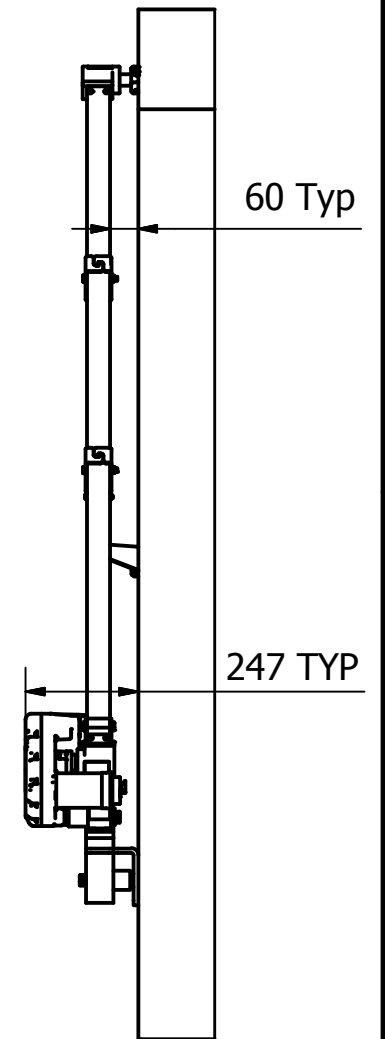

Razor Rollover Tarp Reverse System

Note : SHS tube length is 1750mm