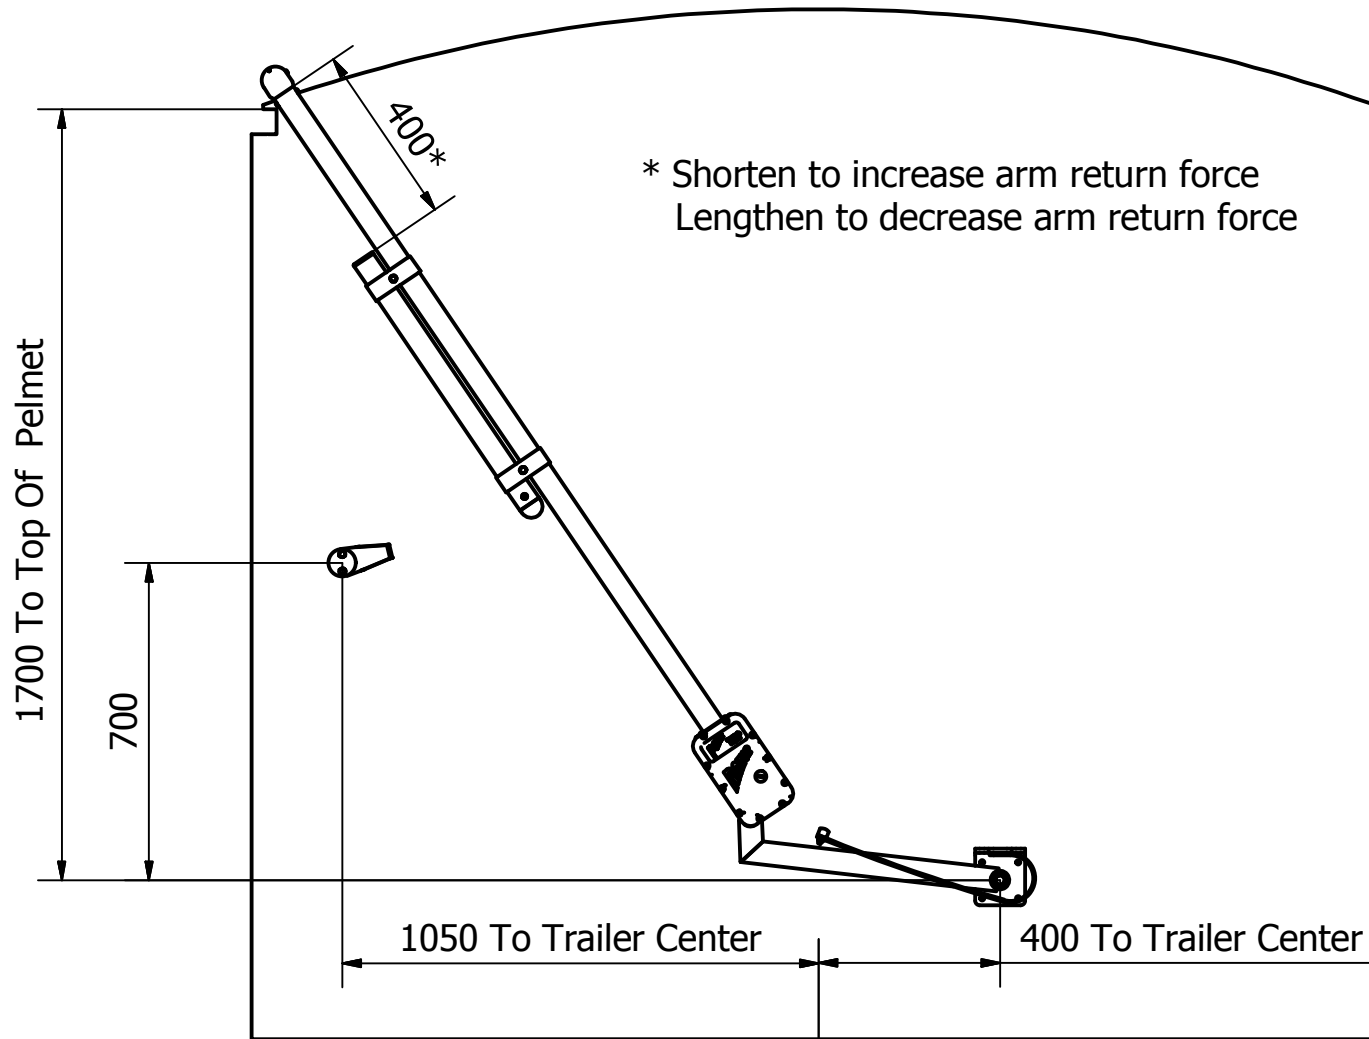

Razor Rollover Tarp Reverse System

Note : SHS tube length is 1750mm