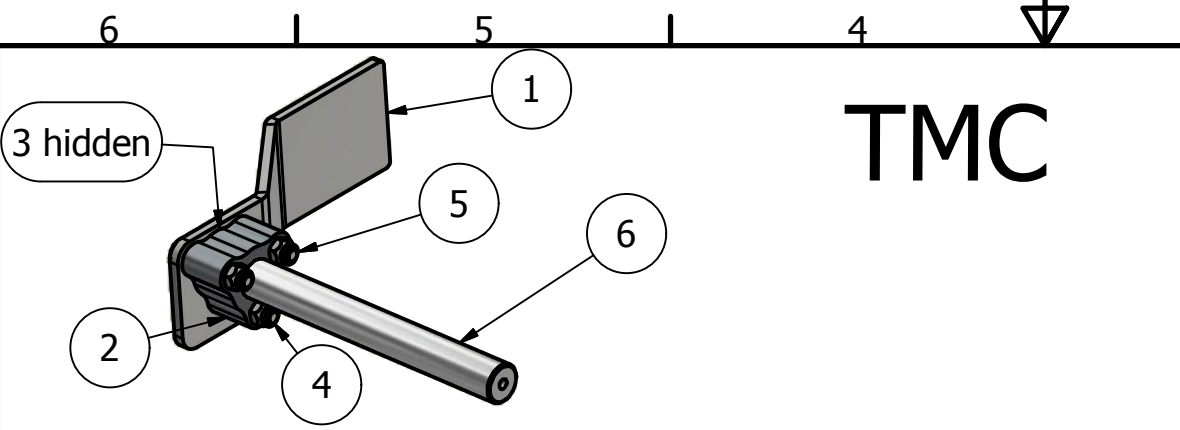

TMC

1026T PARTS LIST			
ITEM	QTY	PART NUMBER	DESCRIPTION
1	1	PN0026TMC	TMC Top Hat
2	1	PN0026T	Tri Bose
3	1	PN0088K	22cm Circlip
4	3		M8 x 45 Hex Bolts
5	3		M8 Nylon Nut
6	1	T-0208	Torque Spigot(208mm)