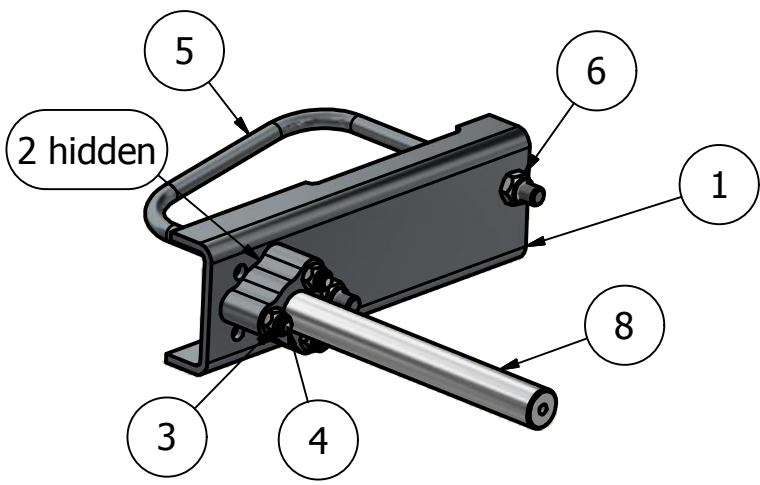

Fleetcraft

1026FC Parts List			
ITEM	QTY	PART NUMBER	DESCRIPTION
1	1	PN0026C	Fleetcraft/CMS3 Bracket
2	1	PN0088K	22mm circlip
3	3		M8 Nylon Nuts
4	3		M8 x 45 Hex Bolts
5	1	PN0026HU	Holland U Bolt
6	2		M10 Nylon Nuts
7	1	PN0026T	Tri Bose
8	1	T-0208	Torque pin(208mm)