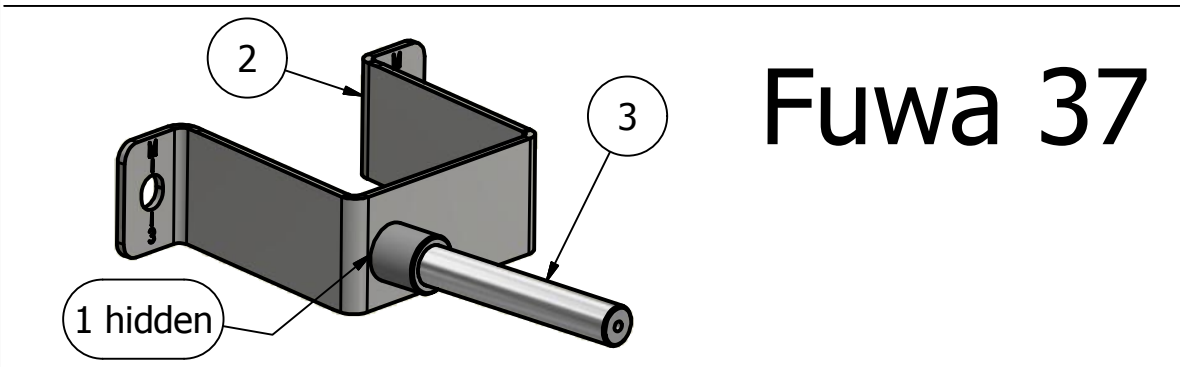

Fuwa 37

T-F000 PARTS LIST			
ITEM	QTY	PART NUMBER	DESCRIPTION
1	1	PN0088K	22mm circlip
2	1	T-M100	Torque Bracket Ass'y-Modul
3	1	T-0170	Torque pin (170mm)