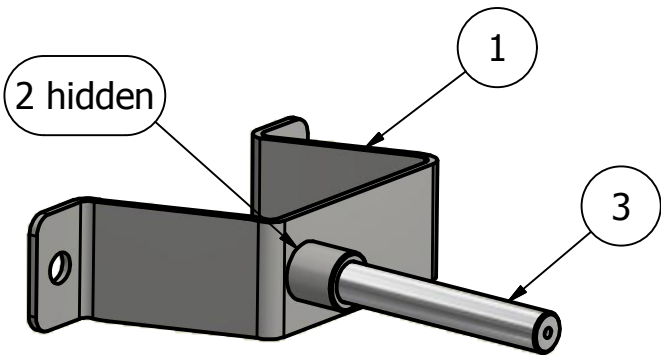

Jost Modul C

T-MC000 PARTS LIST			
ITEM	QTY	PART NUMBER	DESCRIPTION
1	1	T-MC100	Torque Bracket Ass'y-Modul C
2	1		22mm circlip
3	1	T-0170	Torque pin(170mm)