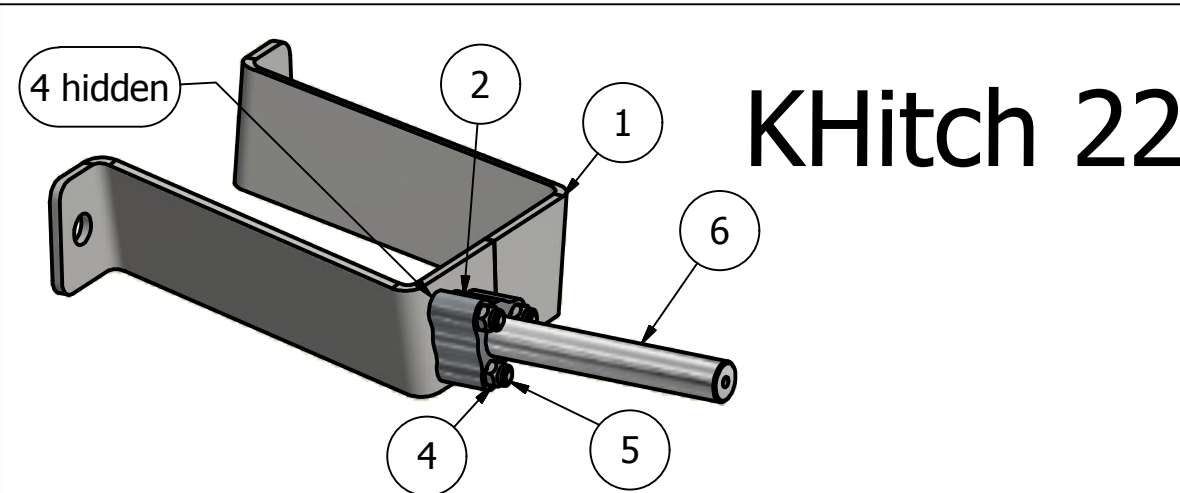

KHitch 22

1026K22 PARTS LIST			
ITEM	QTY	PART NUMBER	DESCRIPTION
1	1	PN0026K22	KHitch22 Top Hat
2	1	PN0026T	Tri Bose
3	1	PN0088K	22mm circlip
4	3		M8 Nylock Nut
5	3		M8 x 45 Hex Bolt
6	1	T-0170	Torque pin(170mm)