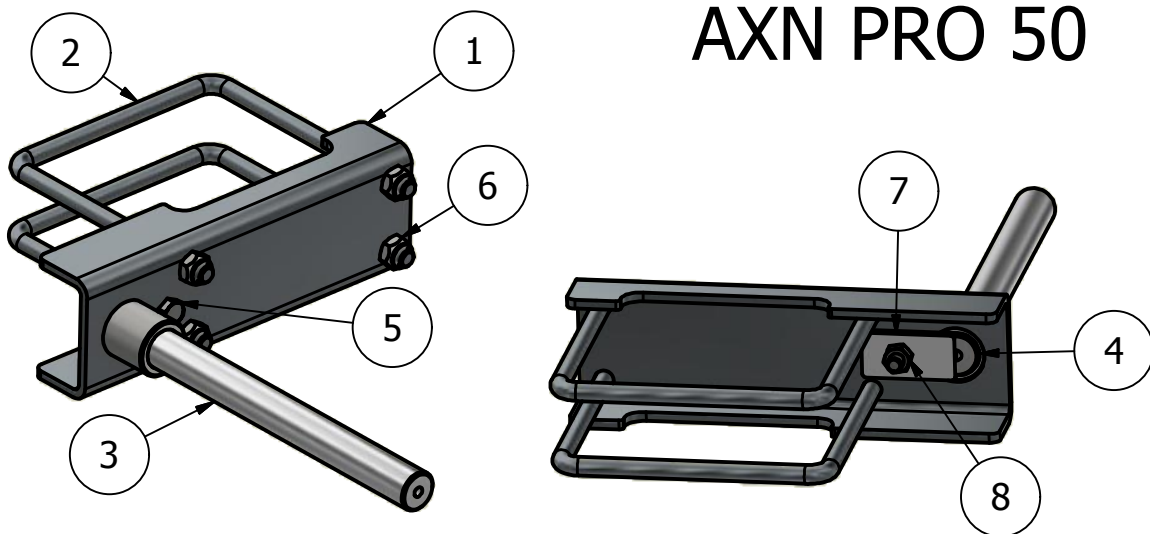

AXN PRO 50

T-N5000 PARTS LIST			
ITEM	QTY	PART NUMBER	DESCRIPTION
1	1	T-N5100	Torque Bracket Ass'y-AXN Pro 50
2	2	T-AU	Holland U Bolt
3	1	T-0237	Torque pin(237mm)
4	1	PN0088K	22mm circlip
5	1		M8 x 25 hex bolt
6	4		M10 nylon nut
7	1	T-HA015	Locking plate
8	1		M8 nylon nut