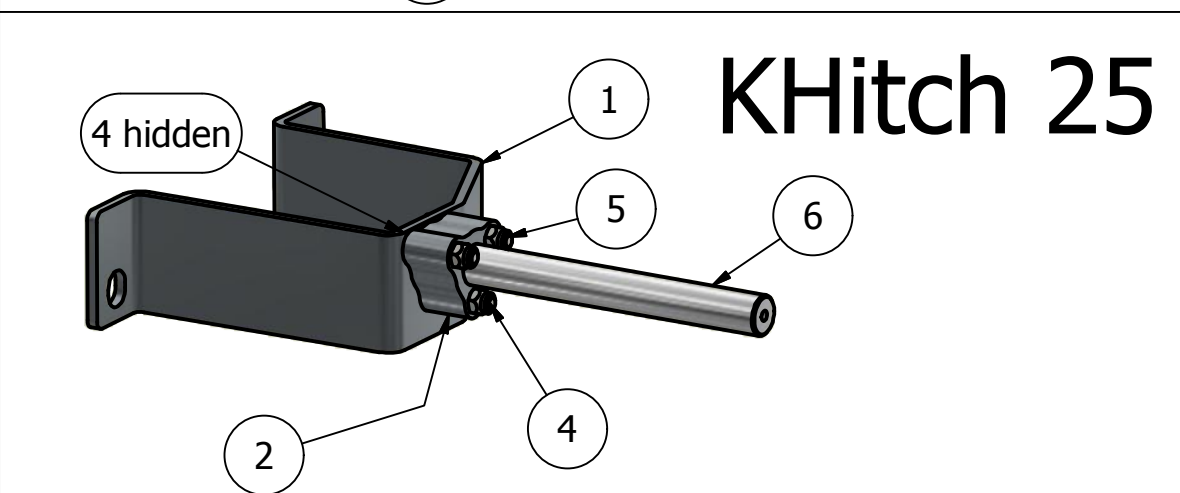

KHitch 25

1026K25 PARTS LIST			
ITEM	QTY	PART NUMBER	DESCRIPTION
1	1	PN0026K25	KHitch25 Top Hat
2	1	PN0026T	Tri Bose
3	1	PN0088K	22mm circlip
4	3		M8 Nylock Nut
5	3		M8 x 45 Hex Bolt
6	1	T-0208	Torque pin(208mm)