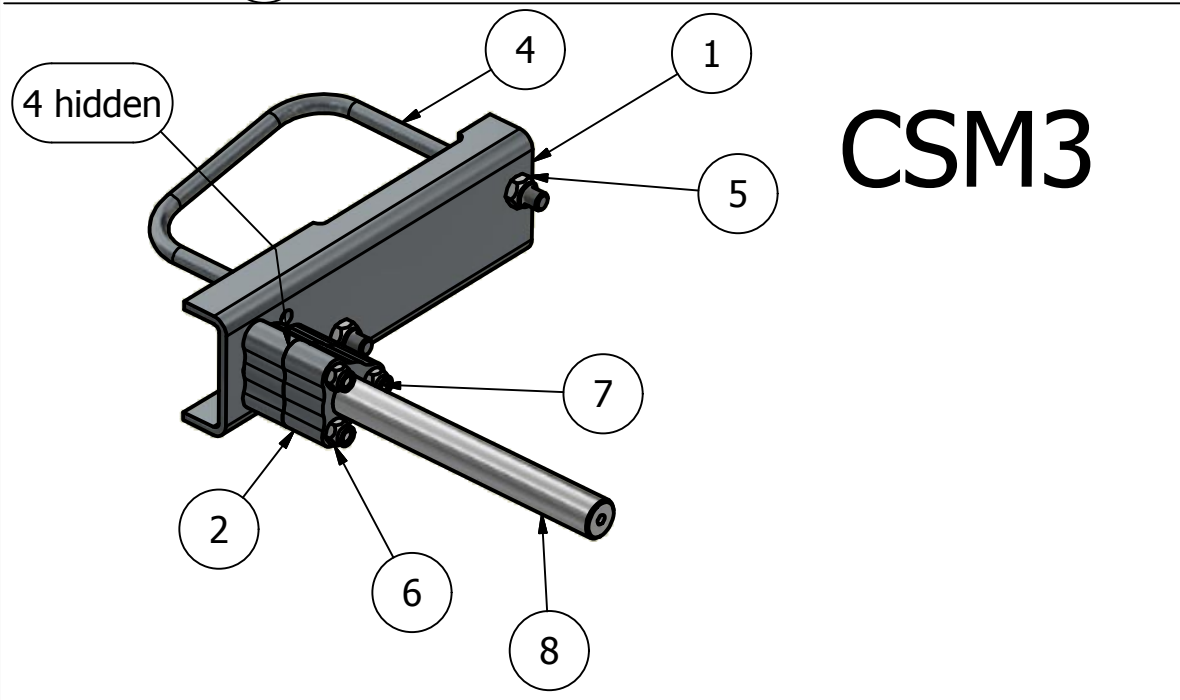

CSM3

1026V PARTS LIST			
ITEM	QTY	PART NUMBER	DESCRIPTION
1	1	PN0026C	Fleetcraft/CMS3 Bracket
2	2	PN0026T	Tri Bose
3	1	PN0088K	22mm circlip
4	1	PN0026HU	Holland U Bolt
5	2		M10 Nylon Nut
6	3		M8 Nylon Nut
7	3		M8 x 70 Hex Bolt
8	1	T-0208	Torque pin(208mm)