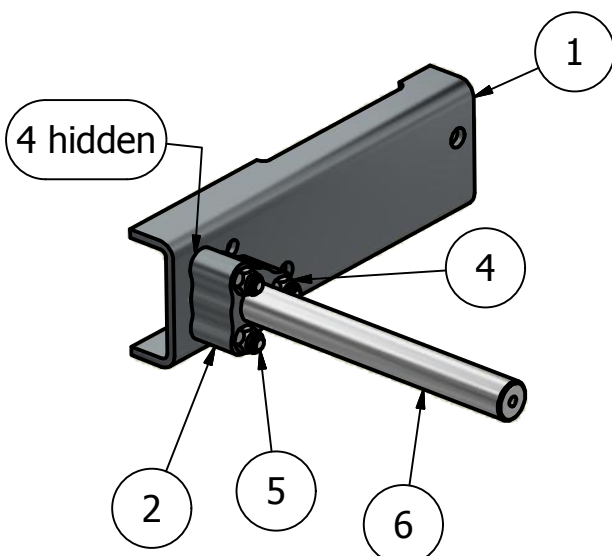

KHitch 27

1026K27 PARTS LIST			
ITEM	QTY	PART NUMBER	DESCRIPTION
1	1	PN0026C	Fleetcraft/CMS3 Bracket
2	1	PN0026T	Tri Bose
3	1	PN0088K	22mm circlip
4	3		M8 Nylon Nut
5	3		M8 x 45 Hex Bolt
6	1	T-0208	Torque Spigot(208mm)