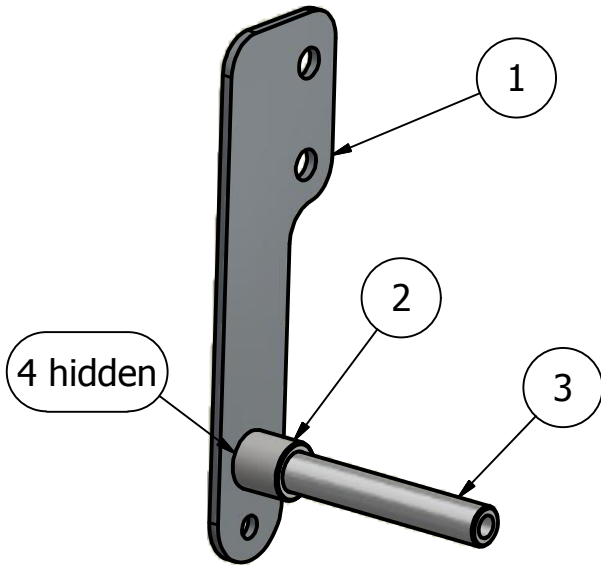

Holland Mark V Reverse

1026HR Parts List			
ITEM	QTY	PART NUMBER	DESCRIPTION
1	1	PN0026HR	Holland Reverse Bracket
2	1	PN0026Q	Torque Weld Bush
3	1	PN0026SJ	Torque Spigot(165mm)
4	1	PN0088K	22mm circlip