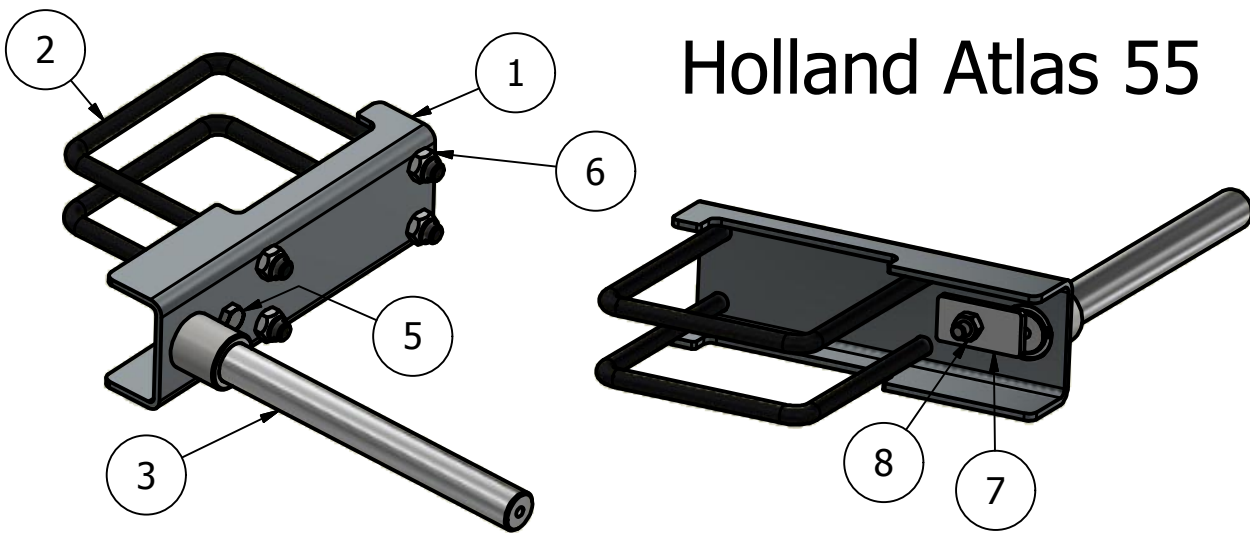

Holland Atlas 55

T-HA000 PARTS LIST			
ITEM	QTY	PART NUMBER	DESCRIPTION
1	1	T-HA100	Torque Bracket Ass'y-Holland Atlas 55
2	2	T-HAU	Holland Atlas U Bolt
3	1	T-0237	Torque pin(237mm)
4	1	PN0088K	22mm circlip
5	1		M8 x 25 hex bolt
6	4		M10 Nylon Nuts
7	1	T-HA015	Locking plate
8	1		M8 Nylon Nut