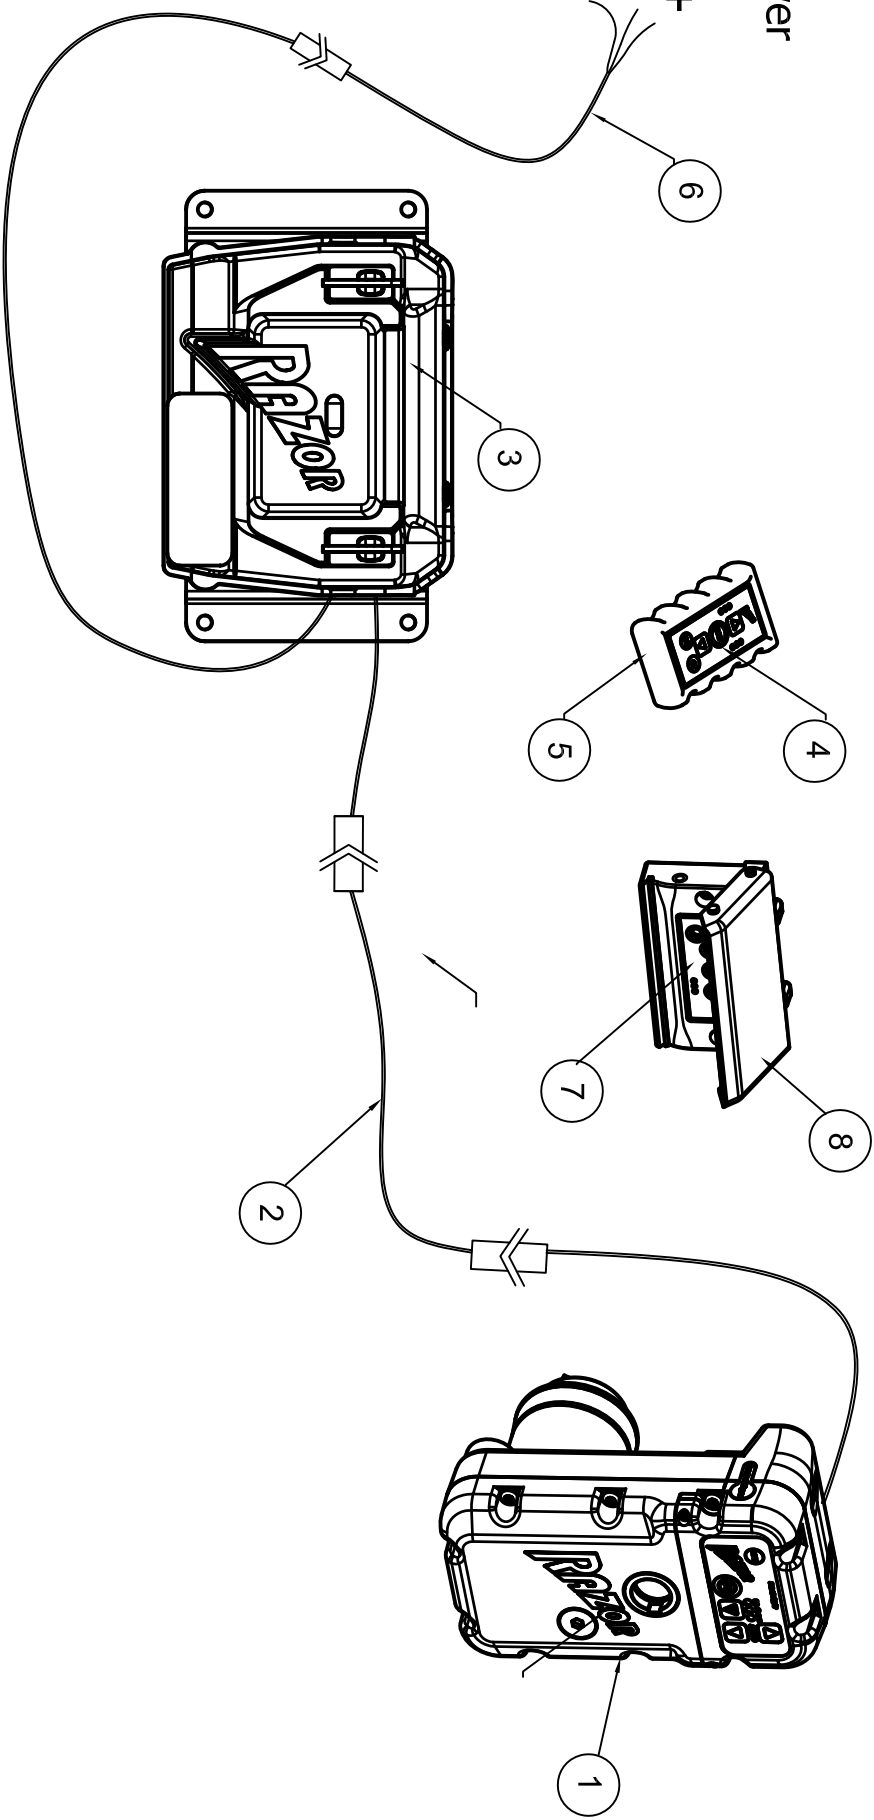

# HRPT POWER TARP SYSTEM (DELTA)

Issue date: 06-03-18

Connect to  
Trailer Power  
(Refer Note)

Blue +  
Brown +  
White -

Note: Power is required (9 to 30VDC) to maintain Razor battery.

Connect matching wire colours between Razor and Trailer Harness.

i.e. Blue to Blue(auxiliary), Brown to Brown(clearance) and White to White(negative)

## Parts List

Item	Description	Part No.
1	Delta HRPT Drive	TD
2	Power Extension harness	PN0001F
3	Power Kit	P-1000R
4	Vertical Remote	RCVAP14
5	Remote grip	RCAPRH
6	Charge Harness	PN0005E
7	Horizontal Remote	RCHAP14
8	Remote Bezel Kit	E-M-1000